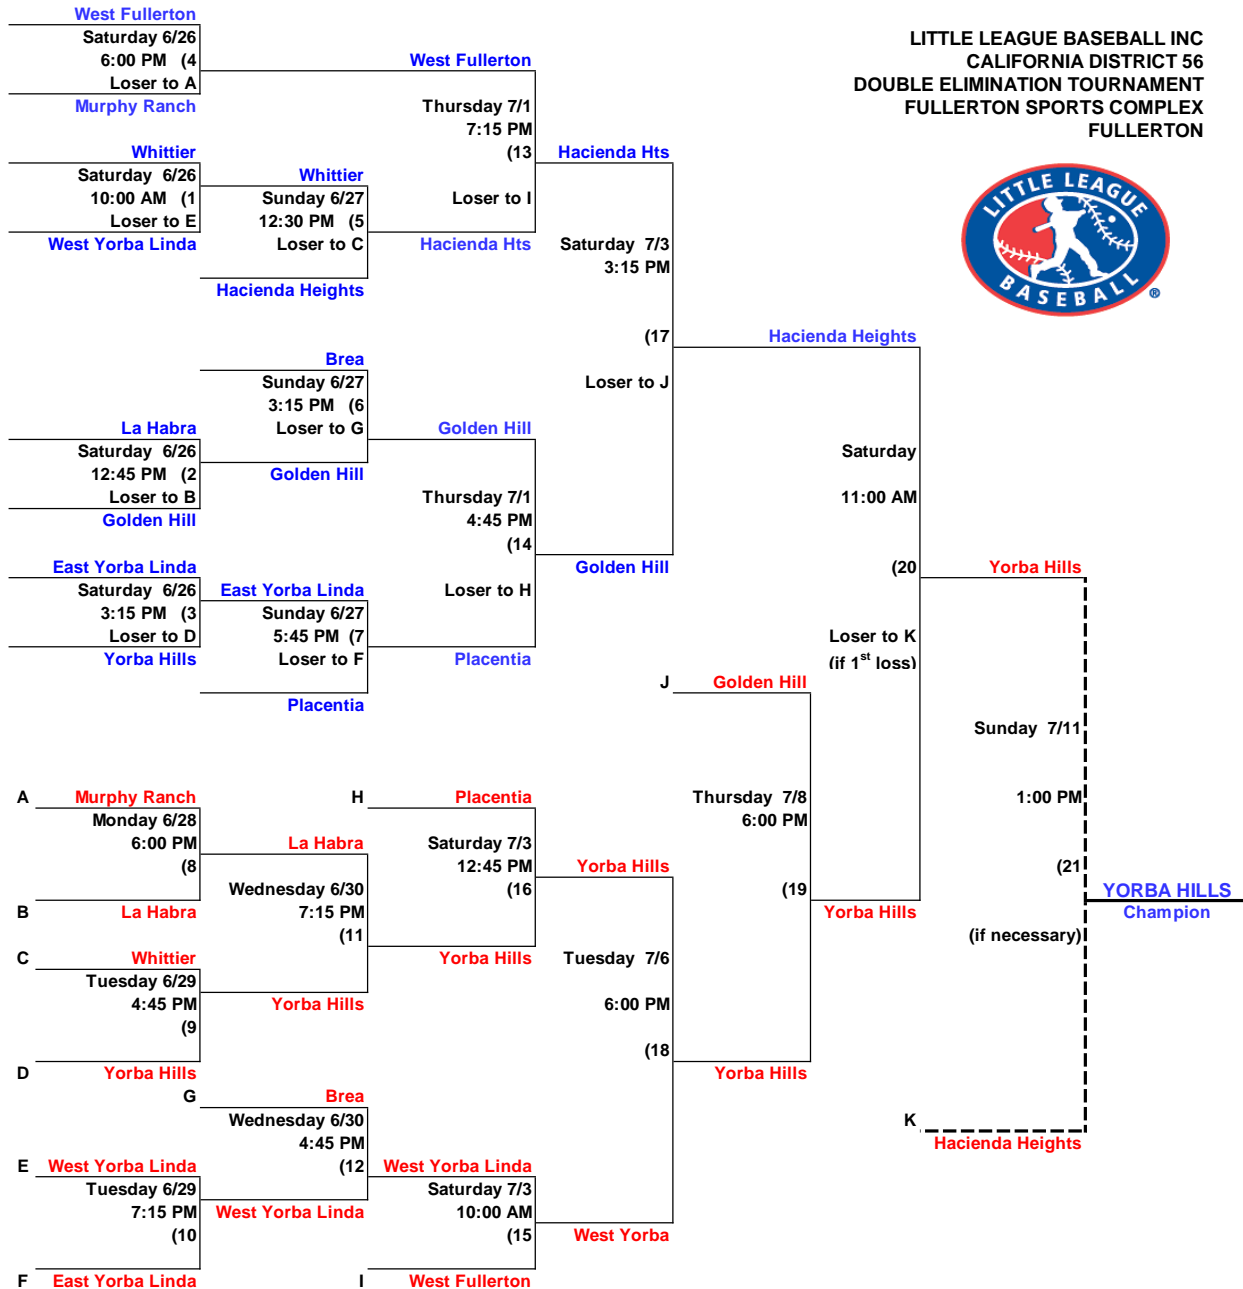

LITTLE LEAGUE DIVISION - 2010

CALIFORNIA DISTRICT 56

LITTLE LEAGUE TOURNAMENT 2010

LITTLE LEAGUE BASEBALL INC
CALIFORNIA DISTRICT 56
DOUBLE ELIMINATION TOURNAMENT
FULLERTON SPORTS COMPLEX
FULLERTON

All games played on Field 1