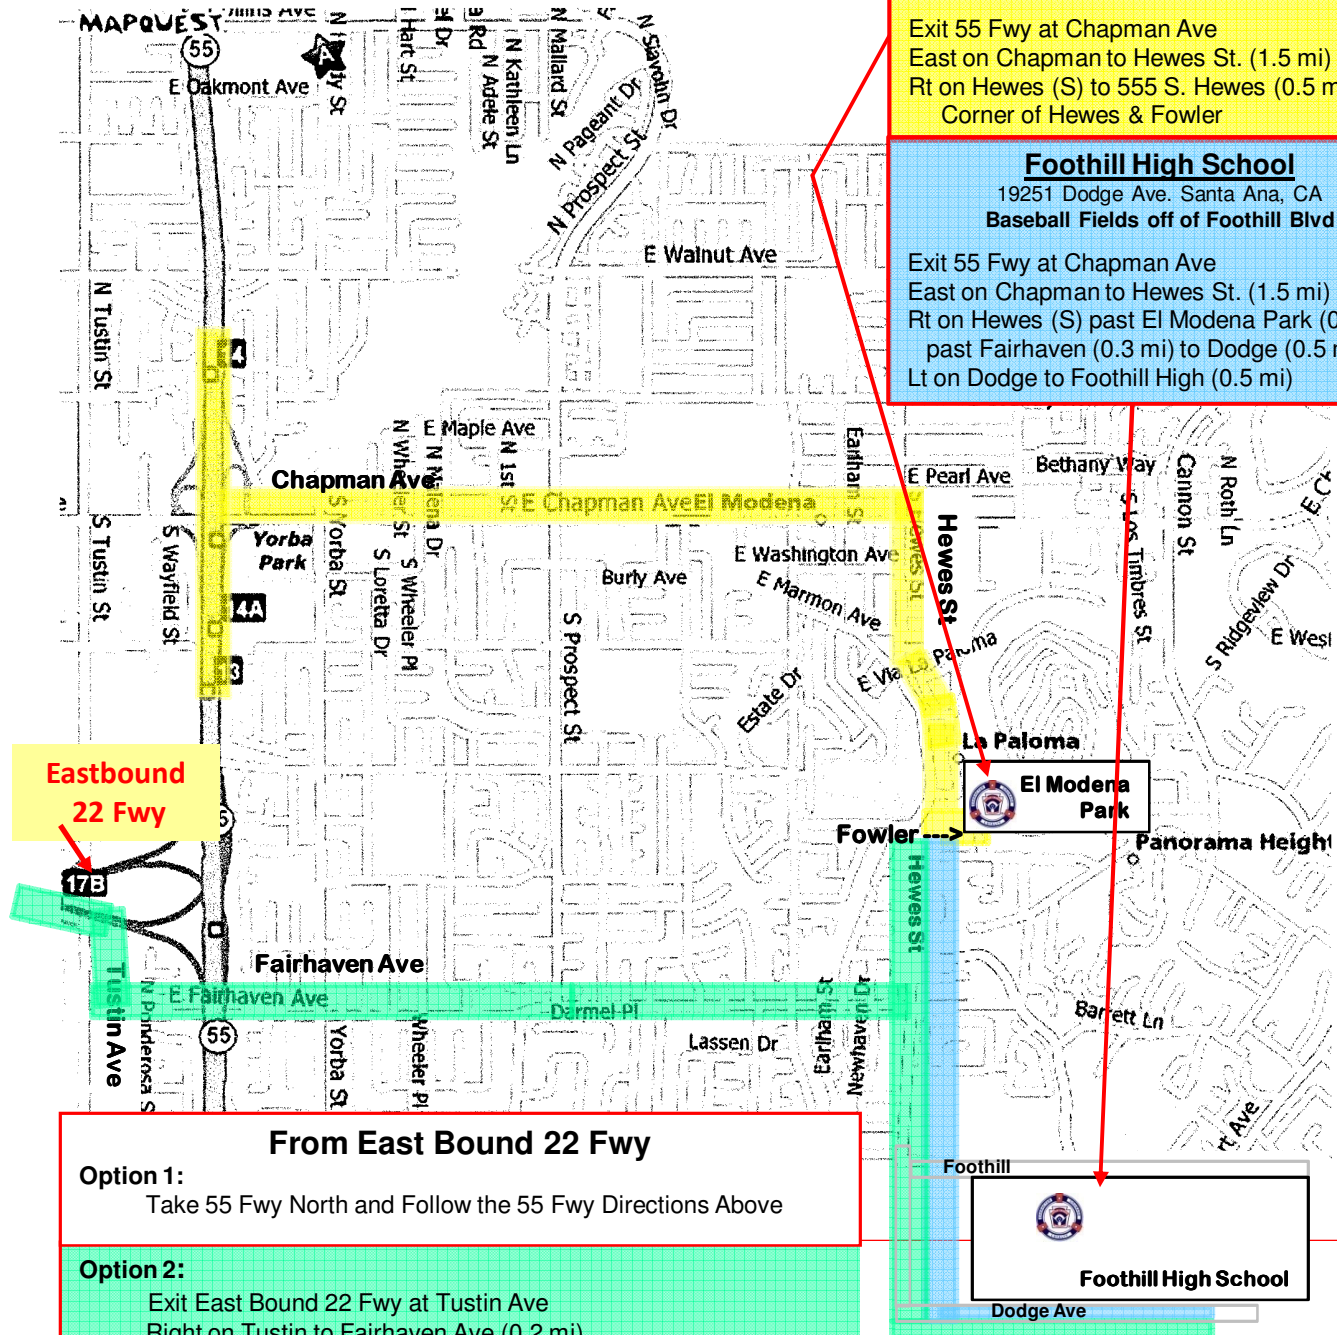

2009 Little League Junior Division – Sectional Tournament

Hosted by District 30

July 18 – 22, 2009

At **El Modena Park** (Saturday and Sunday) &
Foothill High School (Monday, Tuesday & Wednesday)

From North or South Bound 55 Fwy
 (Between 91 & 22 Fwy's)

El Modena Park

555 S. Hewes St. Orange, CA 92869

Exit 55 Fwy at Chapman Ave
 East on Chapman to Hewes St. (1.5 mi)
 Rt on Hewes (S) to 555 S. Hewes (0.5 mi)
 Corner of Hewes & Fowler

Foothill High School

19251 Dodge Ave. Santa Ana, CA
Baseball Fields off of Foothill Blvd

Exit 55 Fwy at Chapman Ave
 East on Chapman to Hewes St. (1.5 mi)
 Rt on Hewes (S) past El Modena Park (0.5 mi)
 past Fairhaven (0.3 mi) to Dodge (0.5 mi)
 Lt on Dodge to Foothill High (0.5 mi)

**Eastbound
 22 Fwy**

From East Bound 22 Fwy

Option 1:
 Take 55 Fwy North and Follow the 55 Fwy Directions Above

Option 2:
 Exit East Bound 22 Fwy at Tustin Ave
 Right on Tustin to Fairhaven Ave (0.2 mi)
 Left on Fairhaven (E) to Hewes (1.8 mi)