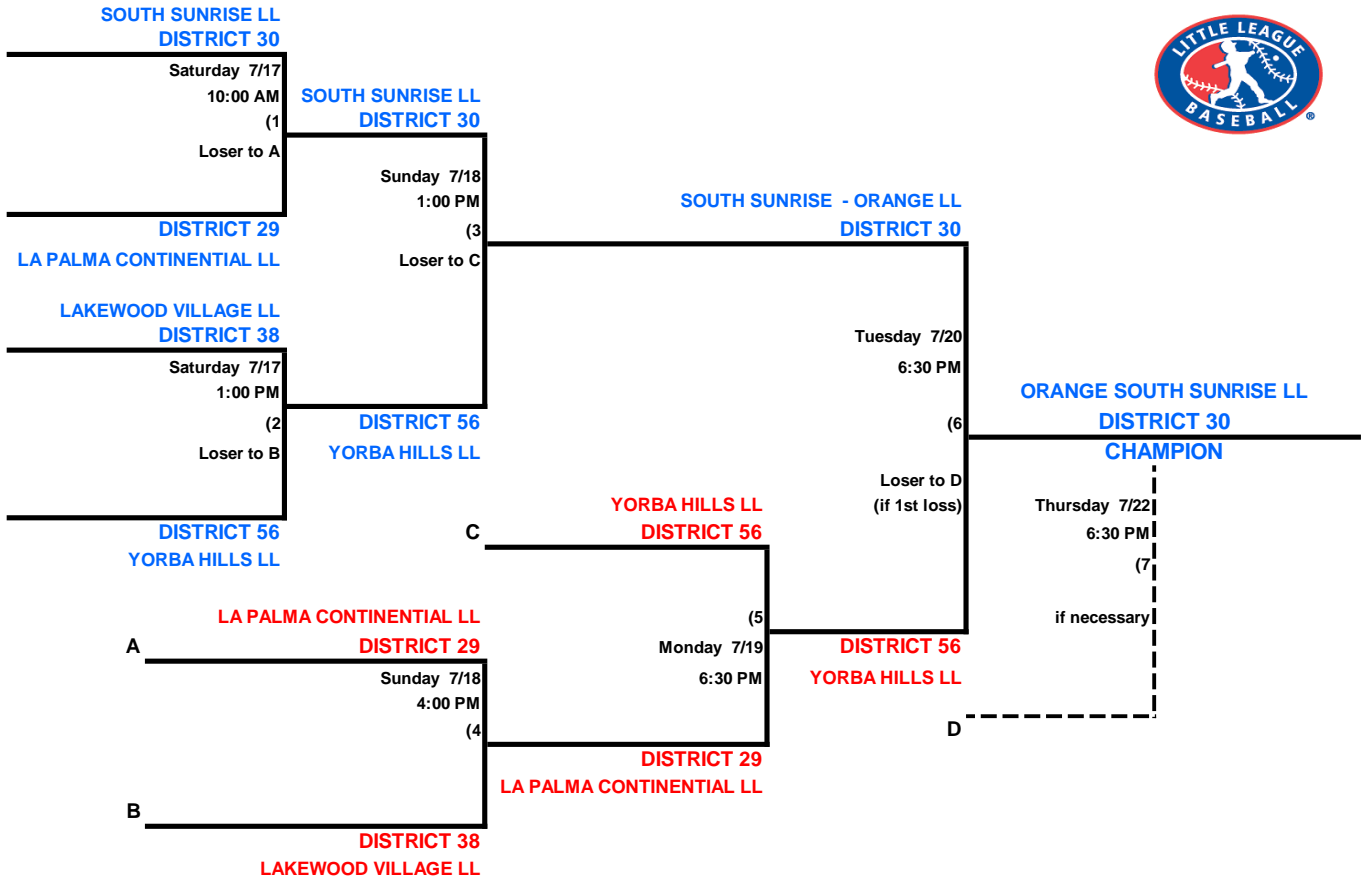

### LITTLE LEAGUE BASEBALL DIVISION

LITTLE LEAGUE BASEBALL, INC.

CALIFORNIA SECTION 5

DOUBLE ELIMINATION TOURNAMENT

HOSTED BY DISTRICT 56

FULLERTON SPORTS COMPLEX, FULLERTON

Fullerton Sports Complex  
 560 Silver Pine Road (off Bastanchury Road)  
 Fullerton, CA

Host League: Golden Hill Little League