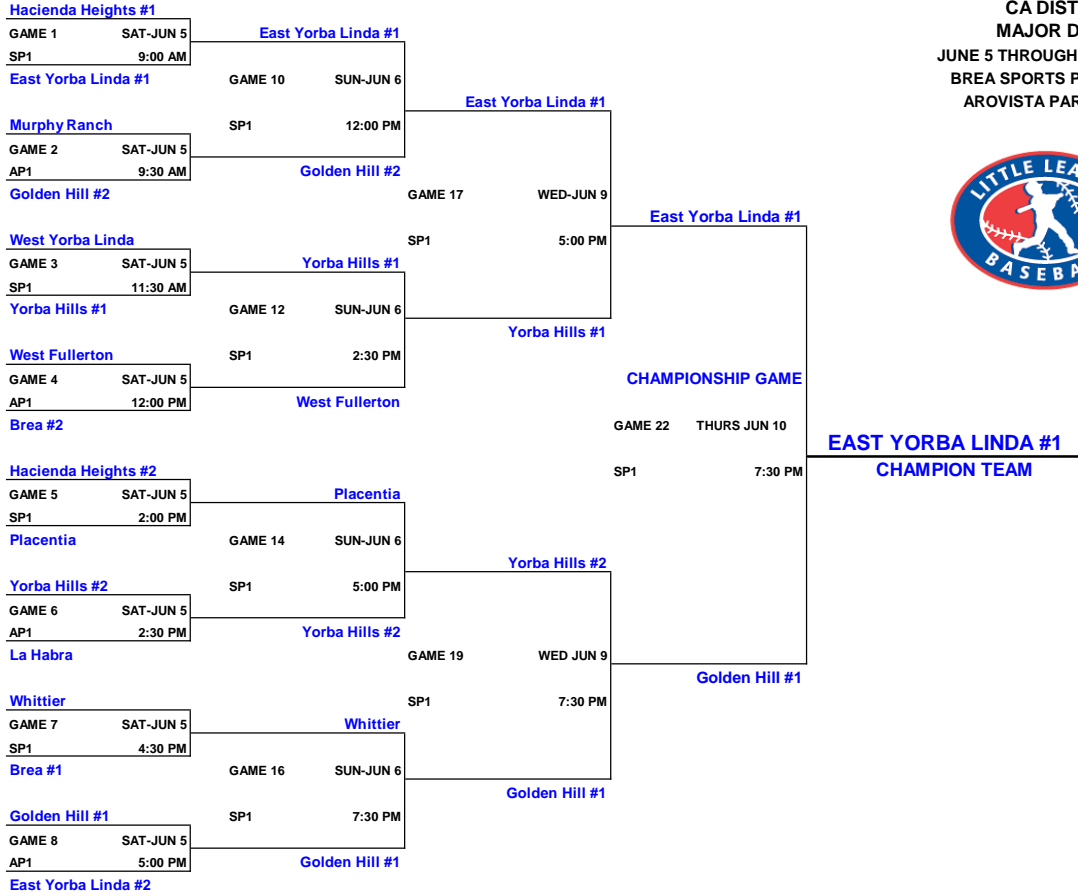

DISTRICT 56 TOURNAMENT OF CHAMPIONS - MAJORS

CHAMPIONSHIP BRACKET

2010 TOURNAMENT
CA DISTRICT 56
MAJOR DIVISION
JUNE 5 THROUGH JUNE 10
BREA SPORTS PARK and
AROVISTA PARK, BREA

CONSOLATION BRACKET

LOCATIONS: SP1 = Brea Sports Park - Field 1
3333 E. Birch Street, Brea

AP1 = Arovista Park - Field 1
500 W. Imperial Hwy (Imperial Highway at Berry Street), Brea