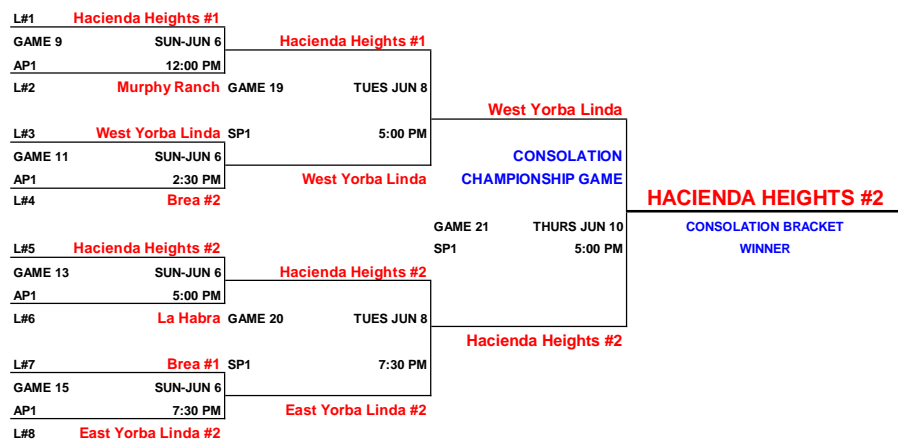

DISTRICT 56 TOURNAMENT OF CHAMPIONS - MAJORS

CHAMPIONSHIP BRACKET

2010 TOURNAMENT
CA DISTRICT 56
MAJOR DIVISION
JUNE 5 THROUGH JUNE 10
BREA SPORTS PARK and
AROVISTA PARK, BREA

CONSOLATION BRACKET

LOCATIONS: SP1 = Brea Sports Park - Field 1
3333 E. Birch Street, Brea

AP1 = Arovista Park - Field 1
500 W. Imperial Hwy (Imperial Highway at Berry Street), Brea